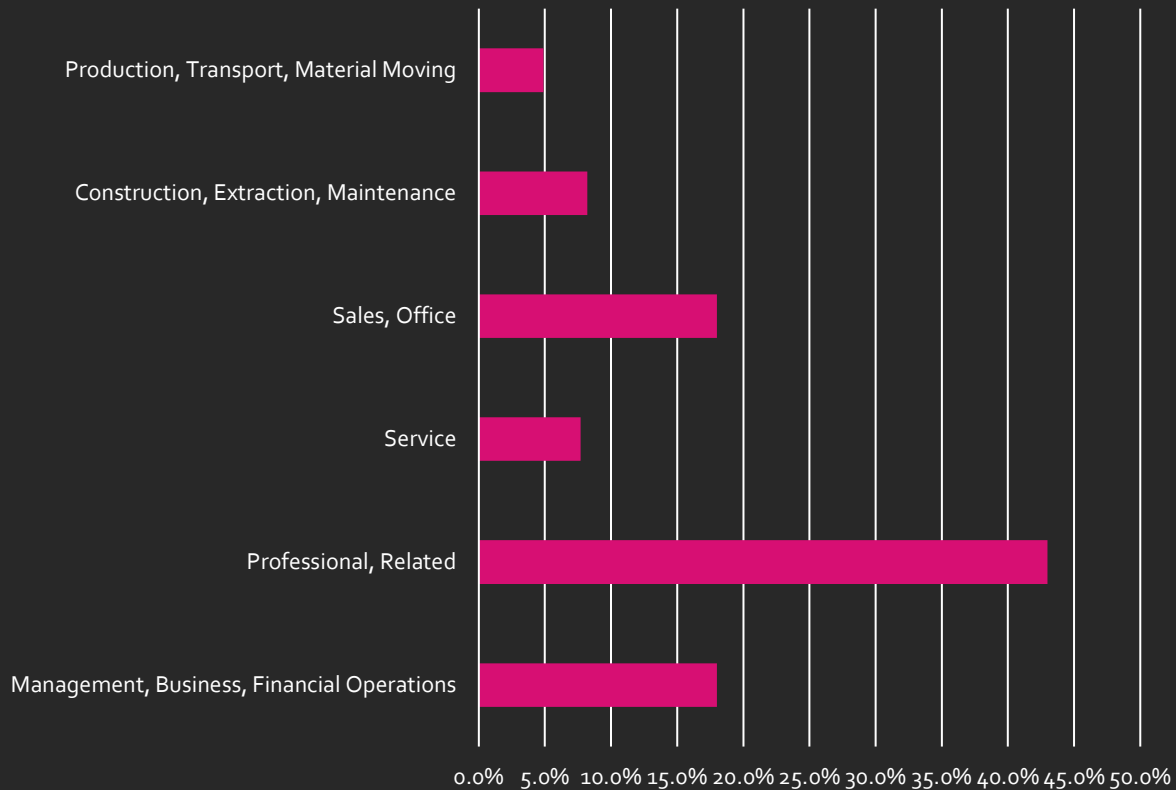

Circle G Ranches 4 Demographics

Median Age
47.6

Average
Household Income
\$228,696

Average Minutes
to Work
20.6

Circle G Ranches 4

Demographics

Age Distribution

Household Income Distribution

Circle G Ranches

Demographics

Occupation

Educational Attainment Adult Population Age 25 Years+