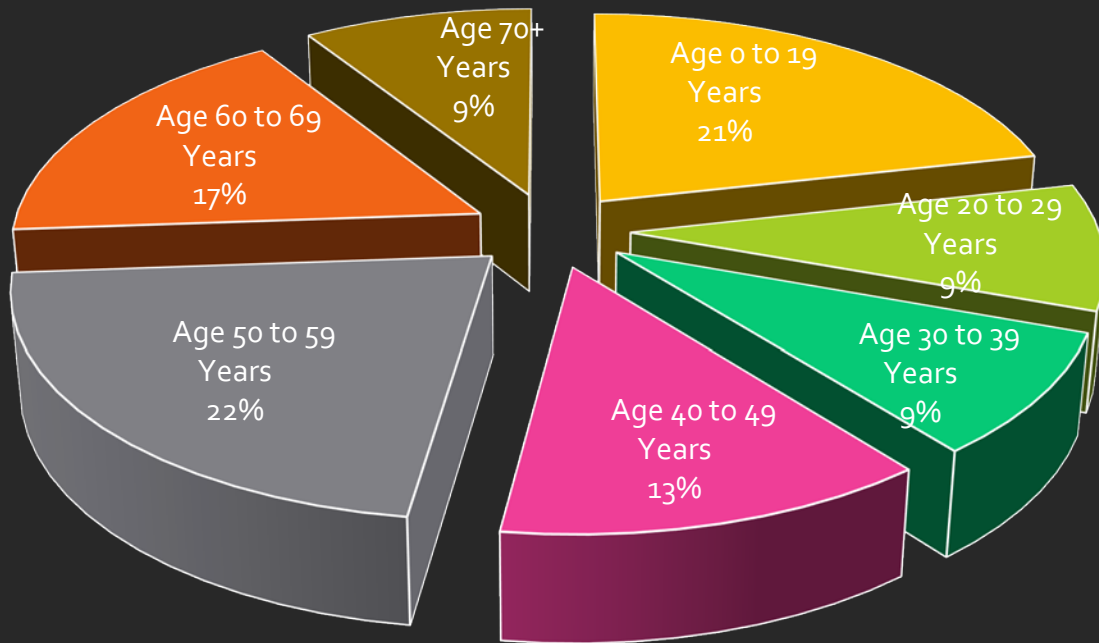

Circle G Ranches 4 Demographics

Median Age
47.6

Average
Household Income
\$228,696

Average Minutes
to Work
20.6

Circle G Ranches 4

Demographics

Age Distribution

Household Income Distribution

Circle G Ranches

Demographics

Occupation

Educational Attainment Adult Population Age 25 Years+