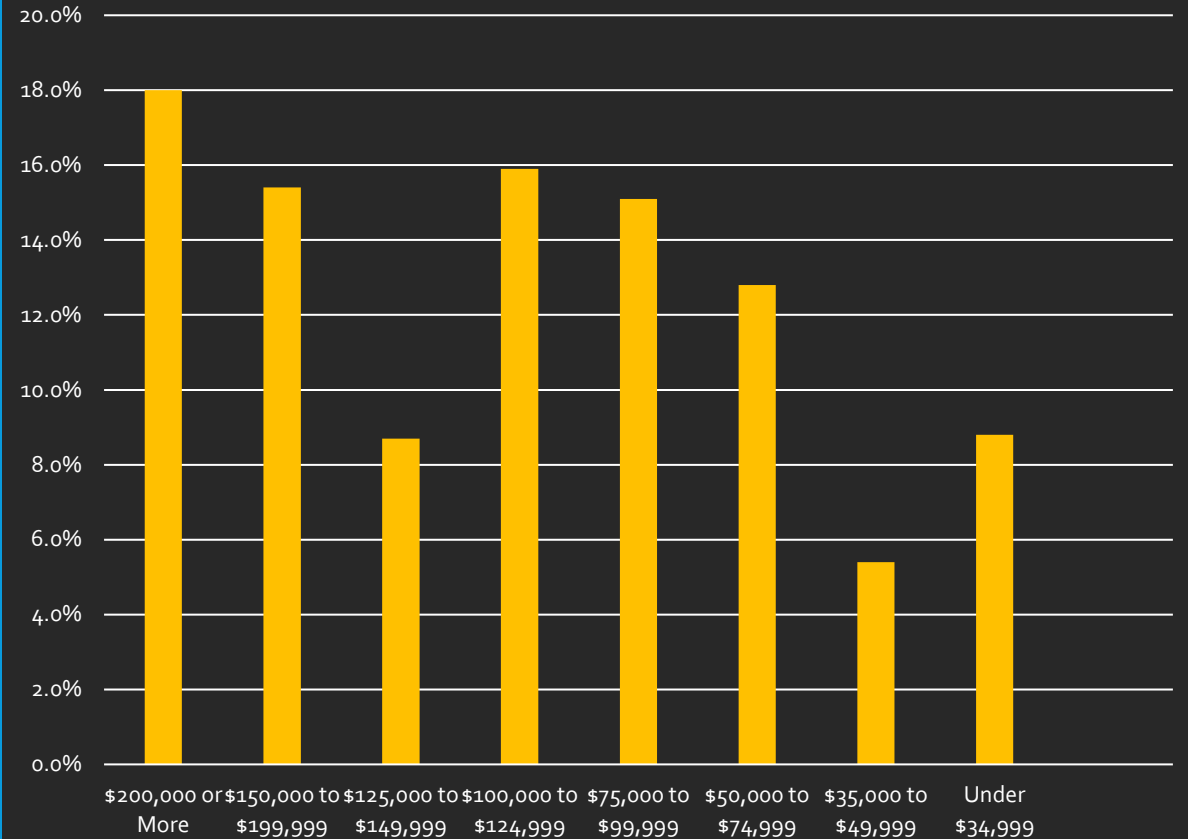

Circle G Ranches 4 Demographics

Median Age
47.6

Average
Household Income
\$228,696

Average Minutes
to Work
20.6

Circle G Ranches 4

Demographics

Age Distribution

Household Income Distribution

Circle G Ranches

Demographics

Occupation

Educational Attainment Adult Population Age 25 Years+